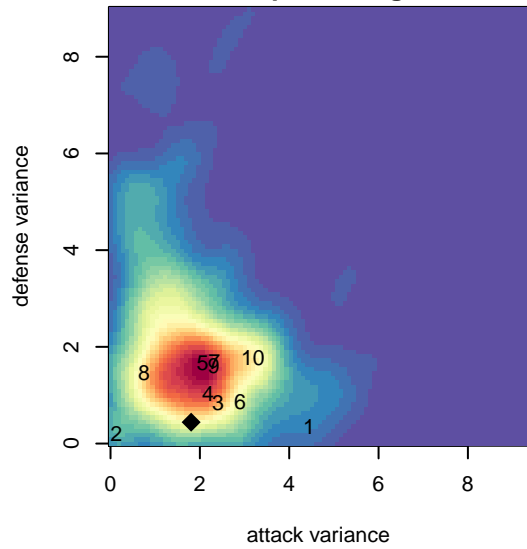

# Grants Pass YSC Blue G05

Grants Pass Youth SC  
Grants Pass, OR  
G05 total strength=492  
attack=0.42 defense=0.28  
fall league = SOCL Pacific Crest U12

alt names used:  
GPYSC 05G Blue

Venues played:  
2016 SOCL Pacific Crest U12

**Grants Pass YSC Blue G05**  
Dots are actual minus expected GF (blue circles) and GA (red triangles).  
Blue line is smoothed change in attack strength. Red is smoothed change in defense strength.

**attack and defense variance (black dot)  
relative to other teams  
and top 10 in region**