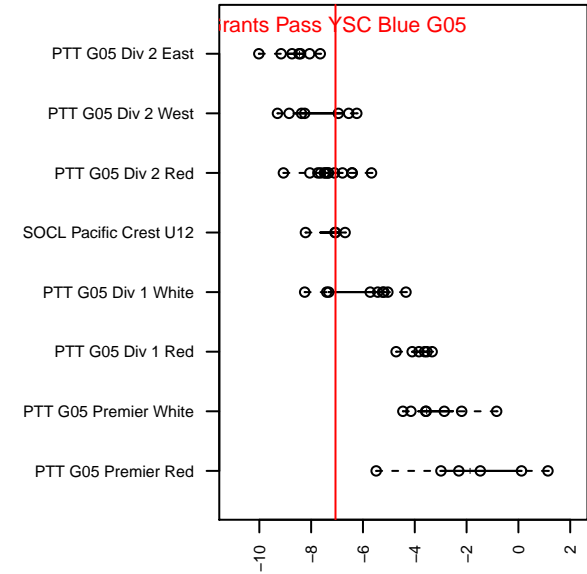

# Grants Pass YSC Blue G05

Grants Pass Youth SC  
Grants Pass, OR  
G05 total strength=492  
attack=0.42 defense=0.28  
fall league = SOCL Pacific Crest U12

alt names used:  
GPYSC 05G Blue

Venues played:  
2016 SOCL Pacific Crest U12

**Grants Pass YSC Blue G05**  
Dots are actual minus expected GF (blue circles) and GA (red triangles).  
Blue line is smoothed change in attack strength. Red is smoothed change in defense strength.

**attack and defense variance (black dot)  
relative to other teams  
and top 10 in region**

**attack and defense rating  
relative to others at age  
and all opponents in last 13 months**

**Performance relative to 13 month average**

**Performance relative to 13 month average**

<b>date</b>	<b>home</b>		<b>away</b>		<b>venue</b>	<b>pred.home</b>	<b>pred.away</b>
2016-10-23	Table Rock Punishers G06	1	Grants Pass YSC Blue G05	5	2016 SOCL Pacific Crest U12	1.18	2.17
2016-10-22	Grants Pass YSC Blue G05	2	Rogue Valley Timbers Black G05	2	2016 SOCL Pacific Crest U12	2.36	1.04
2016-10-09	Rogue Valley Timbers Red G06	0	Grants Pass YSC Blue G05	5	2016 SOCL Pacific Crest U12	0.48	4.89
2016-10-08	Grants Pass YSC Blue G05	1	Rogue Valley Timbers White G05	1	2016 SOCL Pacific Crest U12	1.25	1.57
2016-10-02	Grants Pass YSC Blue G05	5	SOSA Thunderstruck G05	1	2016 SOCL Pacific Crest U12	3.91	1.63
2016-10-01	Basin Utd Surge G06	2	Grants Pass YSC Blue G05	1	2016 SOCL Pacific Crest U12	2.42	2.04
2016-09-24	Rogue Valley Timbers Black G05	1	Grants Pass YSC Blue G05	0	2016 SOCL Pacific Crest U12	1.04	2.36
2016-09-18	Grants Pass YSC Blue G05	2	Ashland SC G05	2	2016 SOCL Pacific Crest U12	1.76	1.79
2016-09-17	Ashland SC Rockers G06	0	Grants Pass YSC Blue G05	7	2016 SOCL Pacific Crest U12	0.18	6.89
2016-09-11	Grants Pass YSC Blue G05	2	Basin Utd Avalanche G06	3	2016 SOCL Pacific Crest U12	2.38	1.65