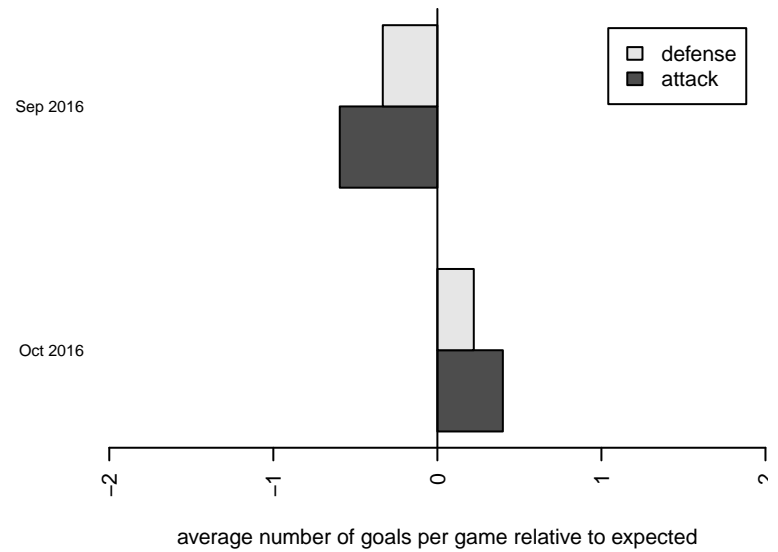

# Grants Pass YSC Blue G05

Grants Pass Youth SC  
Grants Pass, OR  
G05 total strength=492  
attack=0.42 defense=0.28  
fall league = SOCL Pacific Crest U12

alt names used:  
GPYSC 05G Blue

Venues played:  
2016 SOCL Pacific Crest U12

**Grants Pass YSC Blue G05**  
Dots are actual minus expected GF (blue circles) and GA (red triangles).  
Blue line is smoothed change in attack strength. Red is smoothed change in defense strength.

**attack and defense variance (black dot)  
relative to other teams  
and top 10 in region**

**attack and defense rating  
relative to others at age  
and all opponents in last 13 months**

**Performance relative to 13 month average**

**Performance relative to 13 month average**

<b>date</b>	<b>home</b>		<b>away</b>		<b>venue</b>	<b>pred.home</b>	<b>pred.away</b>
2016-10-23	Table Rock Punishers G06	1	Grants Pass YSC Blue G05	5	2016 SOCL Pacific Crest U12	1.18	2.17
2016-10-22	Grants Pass YSC Blue G05	2	Rogue Valley Timbers Black G05	2	2016 SOCL Pacific Crest U12	2.36	1.04
2016-10-09	Rogue Valley Timbers Red G06	0	Grants Pass YSC Blue G05	5	2016 SOCL Pacific Crest U12	0.48	4.89
2016-10-08	Grants Pass YSC Blue G05	1	Rogue Valley Timbers White G05	1	2016 SOCL Pacific Crest U12	1.25	1.57
2016-10-02	Grants Pass YSC Blue G05	5	SOSA Thunderstruck G05	1	2016 SOCL Pacific Crest U12	3.91	1.63
2016-10-01	Basin Utd Surge G06	2	Grants Pass YSC Blue G05	1	2016 SOCL Pacific Crest U12	2.42	2.04
2016-09-24	Rogue Valley Timbers Black G05	1	Grants Pass YSC Blue G05	0	2016 SOCL Pacific Crest U12	1.04	2.36
2016-09-18	Grants Pass YSC Blue G05	2	Ashland SC G05	2	2016 SOCL Pacific Crest U12	1.76	1.79
2016-09-17	Ashland SC Rockers G06	0	Grants Pass YSC Blue G05	7	2016 SOCL Pacific Crest U12	0.18	6.89
2016-09-11	Grants Pass YSC Blue G05	2	Basin Utd Avalanche G06	3	2016 SOCL Pacific Crest U12	2.38	1.65